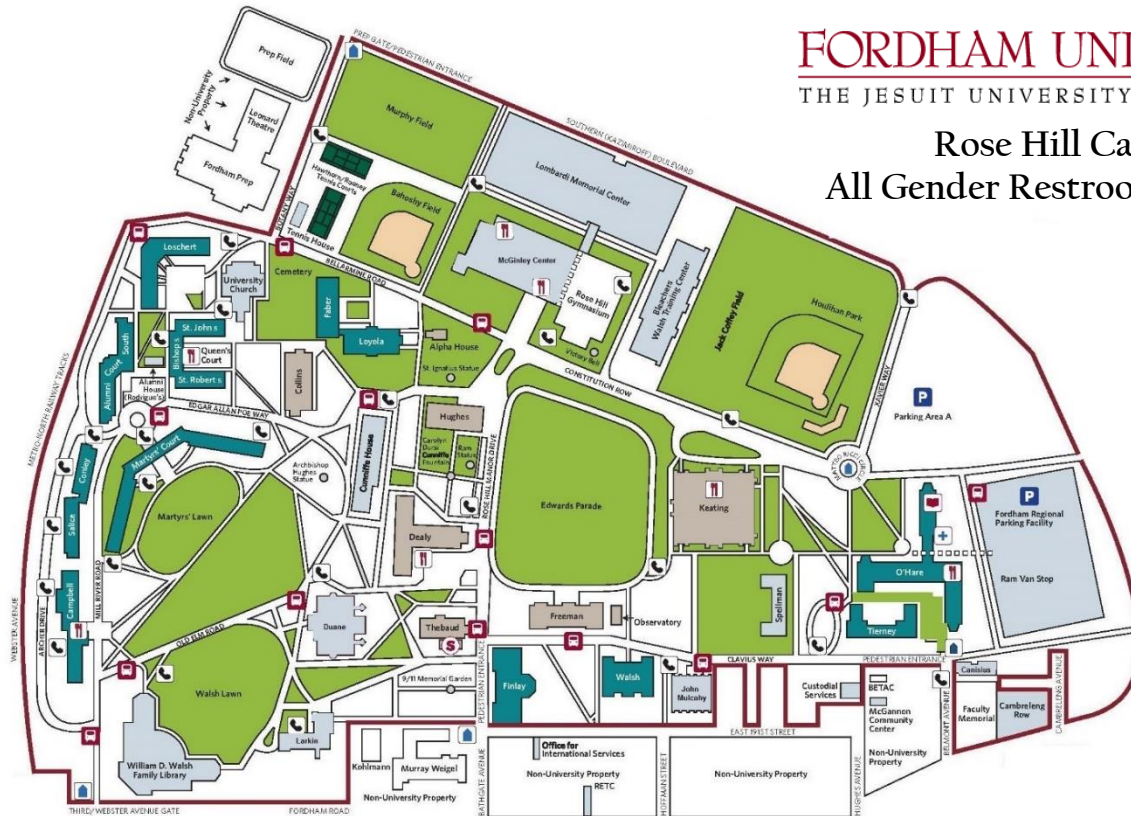

Rose Hill Campus All Gender Restroom Locations

 Academic Buildings	 Residence Halls Generally: accessible to residents	 Other Campus Buildings
---	--	---

Alpha House
T-100 (1st floor)
Located in a locked area.

Dealy Hall
4th Floor
T-400 (Near room 424)

Duane Hall
1st Floor
T-100 (Near room 146 in the Theology)

Freeman Hall
3rd Floor
T-300 (Near elevator)

John Mulcahy Hall
3rd Floor
T-333 (Across from room 320 B)

5th Floor
T-500 (Near room 508)

Larkin Hall
3rd Floor
T-300 (In staircase B)

Walsh Library
Basement
T-01 (Near room 018)
Located in service hallway directly behind the EIC.

Academic and non-residential buildings remain open and accessible to the campus community from 7am to 9pm.

Alumni Court South
1st Floor
T-100 (located in lounge 114)
T-101 (located in lounge 1114)

Campbell Hall – Tower 2
1st Floor
T-100 (In ILC classroom 2-124)
ILC is open during class hours
T-101 (Near room 2-120)